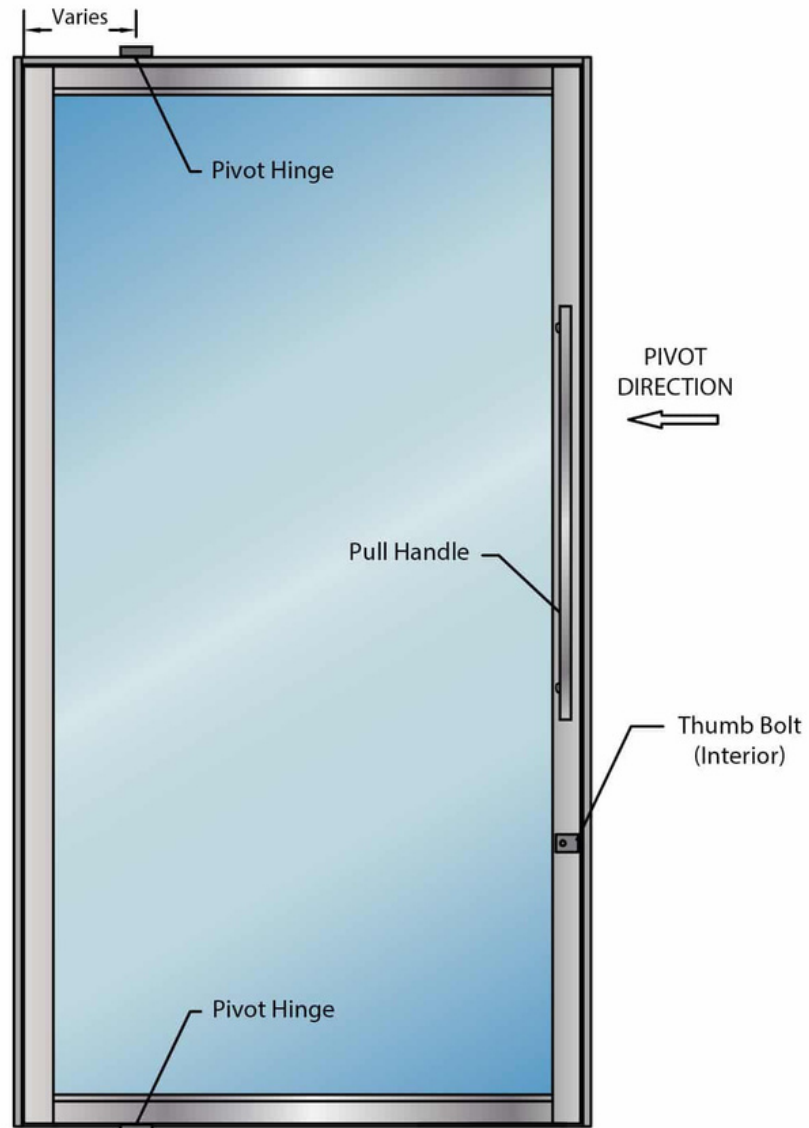

PIVOT DOOR SYSTEMS

OUTSWING

INSWING

ULTRA
PIVOT KAPI