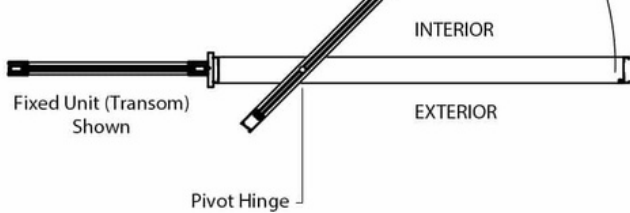

PIVOT DOOR SYSTEMS

OUTSWING

INSWING

ULTRA
PIVOT KAPI