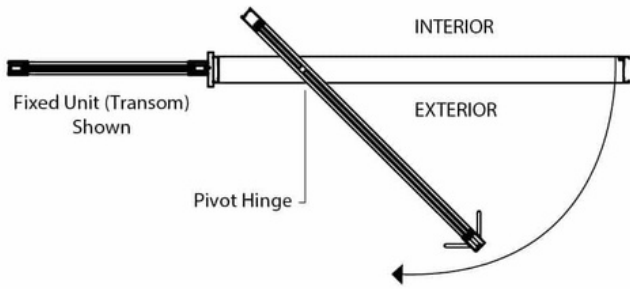

PIVOT DOOR SYSTEMS

OUTSWING

INSWING

ULTRA
PIVOT KAPI